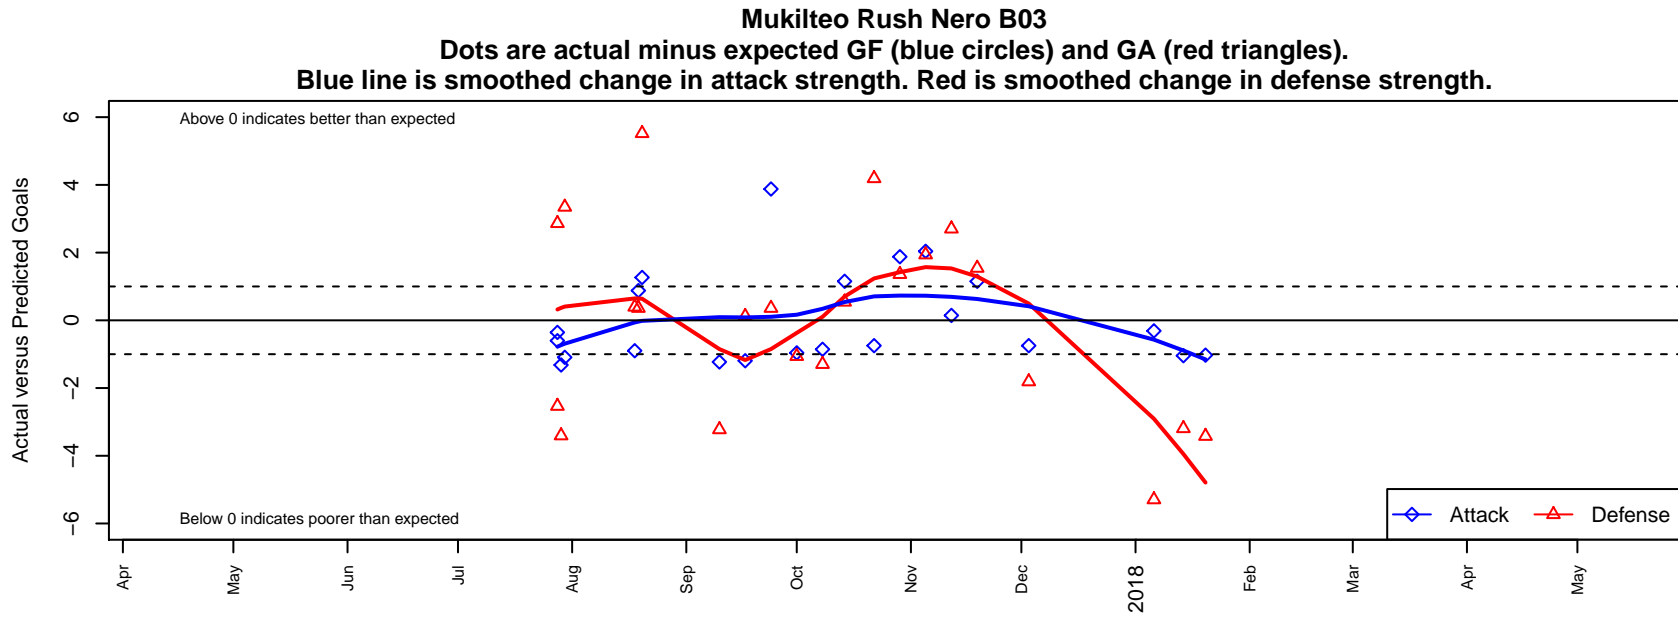

**attack and defense variance (black dot)
relative to other teams
and top 10 in region**

**attack and defense rating
relative to others at age
and all opponents in last 13 months**

Mukilteo Rush Nero B03

Mukilteo Youth Soccer Assoc.
Mukilteo, WA
B03 total strength=762
attack=1.42 defense=0.54
fall league = NPSL DIVISION 3 (03) U15

alt names used:
Rush Select B03 Nero
Rush Select B03 Nero B
Rush Select Nero B03 Gitteau
Rush Select B03 Nero B

Venues played:
2017 Crossfire Select U15 Silver
2017 Xtreme Cup BU15 Silver
2017 NPSL DIVISION 3 (03) U15
2017 Founders Cup B03 Div A