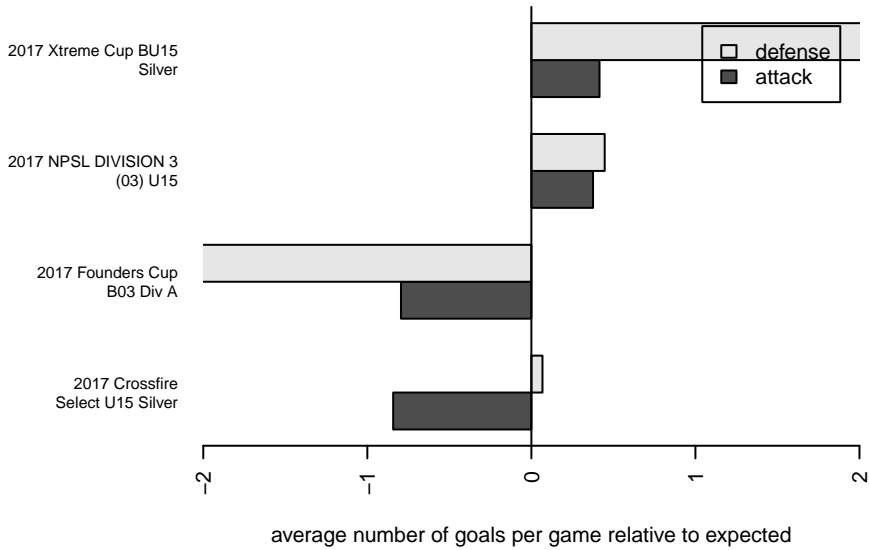

Performance relative to 13 month average