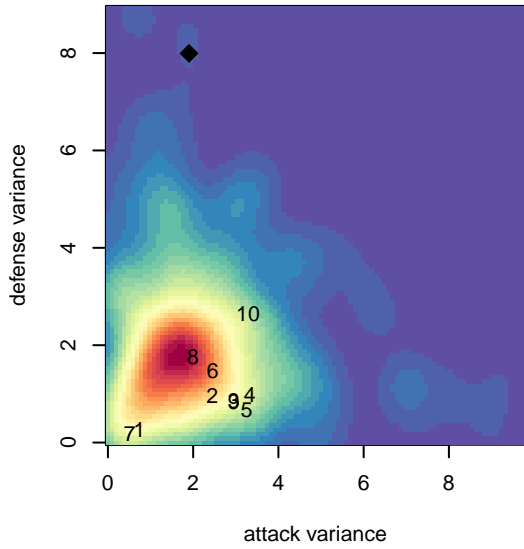

Mukilteo Rush Nero B03

Mukilteo Youth Soccer Assoc.
 Mukilteo, WA
 B03 total strength=762
 attack=1.42 defense=0.54
 fall league = NPSL DIVISION 3 (03) U15

alt names used:
 Rush Select B03 Nero
 Rush Select B03 Nero B
 Rush Select Nero B03 Gitteau
 Rush Select B03 Nero B

Venues played:
 2017 Crossfire Select U15 Silver
 2017 Xtreme Cup BU15 Silver
 2017 NPSL DIVISION 3 (03) U15
 2017 Founders Cup B03 Div A

**attack and defense variance (black dot)
relative to other teams
and top 10 in region**