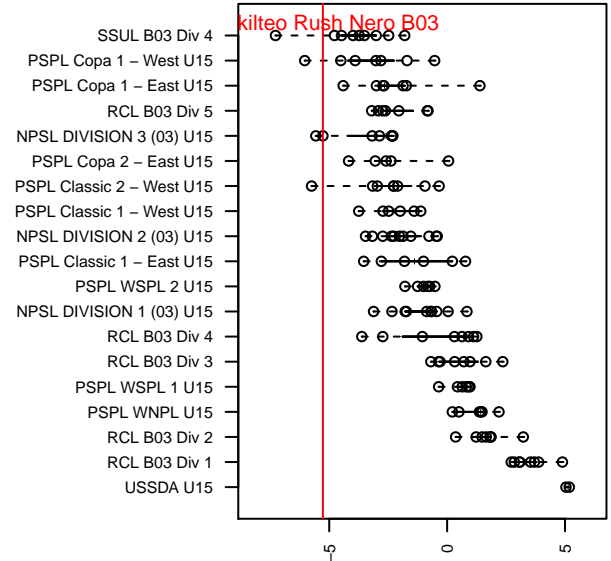

**attack and defense rating
relative to others at age
and all opponents in last 13 months**