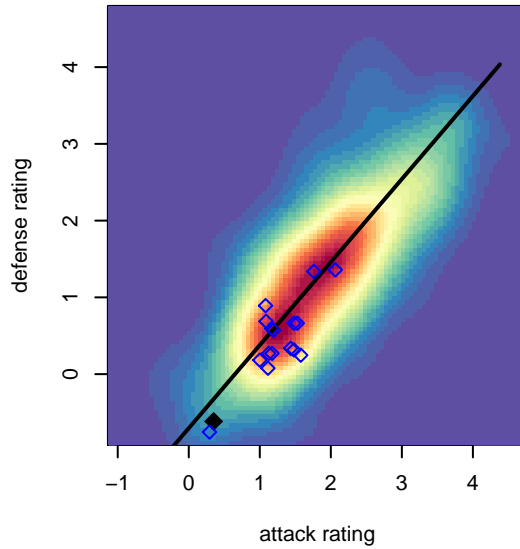

**attack and defense rating
relative to others at age
and all opponents in last 13 months**