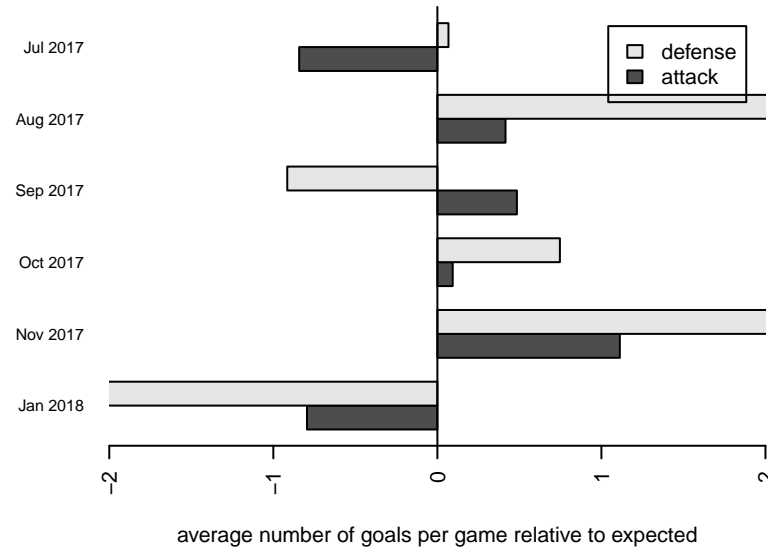

Performance relative to 13 month average